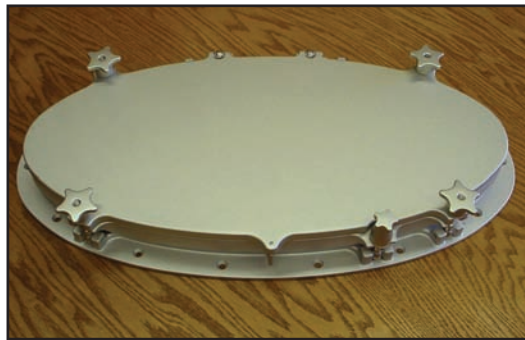

FREEMAN Premium Portlights are precision machined from Almag 35 castings on the latest numerically controlled milling centers and finished to the highest standards. Whether custom painted in linear polyurethane, powder coated, or anodized, FREEMAN Premium Portlights are lightweight, fortress strong and corrosion resistant. FREEMAN MARINE is proud to have had its premium portlights specified by leading custom yacht builders around the world.

**PREMIUM PORTLIGHT DESIGN FEATURES:**

- Precision Machined Tolerances and Finish
- Interchangeable Components for Serviceability
- Slotted Hinges Allow Frame to "Float" Assuring a Watertight Seal
- Hinges are Fully Adjustable to Allow Seal Surface Alignment
- Solid Neoprene Gaskets
- Heavy-duty Construction Throughout
- Knobs, Frames and Coamings All Made of Light-weight, Corrosion Resistant ALMAG 35
- Custom Finished to Client Specification
- Only Adjustable Hinged Portlight Made in America
- Drop Bolts and Hinge Bolts Made of 316L Stainless Steel
- Standard Glazing, 3/8" Lexan®; 1/2" and tint available
- Hold Open Eye Standard
- Accepted by Classification Societies Worldwide

Oval portlight,
Open with screen

Drop bolt and
knob detail

Anodized portlight,
Closeup

Anodized portlight, Deadcover open

Anodized portlight, Deadcover closed

Hinge bolt
and deadlight
attachment detail

Oval portlight, Installed

Oval portlight,
Open with screen, Installed

Rectangular, Installed w-screen

Knob options for portlights