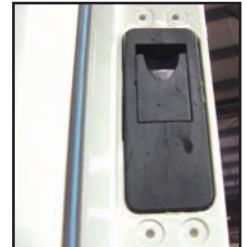

FREEMAN MARINE Model 1432 Euro Panel doors feature totally enclosed dogs for a smooth, uncluttered interior surface. When latched, dogs rotate from concealed apertures and cam followers engage strikers to create a secure knife-edged perimeter seal. Quick-Acting doors feature patented chain-drive, single actuation dogging. Euro Panel doors can be specified for watertight rated locations. A single piece gasket on the door panel's perimeter presses against a knife-edged jamb for a high compression, uniformly tight seal. Euro Panel doors feature thick panel skins, extra internal reinforcements, no exposed seams and all welded construction. When specified with yacht-quality paint to your color specifications, welded construction results in a smooth, seamless exterior that features long lasting beauty. Doors offer welded-in windows and can accommodate special glazing. 1432 Euro Panel doors are specified for:

Model 1432 concealed dogging

12" view port,
Handwheel,
Euro hinge,
Front view

12" view port,
Handwheel,
Euro hinge,
Inside view, Open

Optional
flush
Extending
Edge-of-
Panel,
Q-A Dogs,
Extended

Optional
flush
Extending
Edge-of-
Panel,
Q-A Dogs,
Retracted

Euro panel,
Concealed
dog on
striker

Euro panel door,
Interior view,
Closed, Smooth,
Stylish appearance

12" view port,
Stainless wheel,
Chain lock,
Inside view

7" view port,
Stainless wheel,
Euro hinges,
Chain lock, Engine access