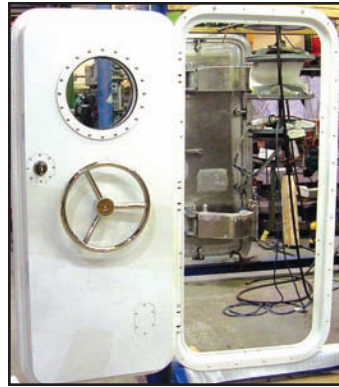

EURO PANEL DESIGN FEATURES

- Custom Sizing, width and height
- Smooth Interior Appearance, no exposed dogs
- Patented Chain Drive Quick-Acting Dogging
- Designed For Watertight Rated Locations**
- .160" ~ .250" Thick Aluminum Panel Skins
- Welded Frame and Skin Construction
- Gasket on Door Panel for Long Life and Positive Sealing
- Radius or Mitered Corners
- Bolt-in, Weld-in or Clamp-in Frames
- Added Internal Stiffeners
- Yacht-Quality Painted Finish (avail)
- Single Actuation Handles, (wide selection avail)
- Glass Filled Striker Wedges
- Solid Insulation (opt materials avail)
- Surface Hinges
- Stainless Steel Fasteners
- Welded In Window, glazing and tint (opt avail)

Model 1432 concealed dogging

12" view port,
Handwheel,
Euro hinge,
Front view

12" view port,
Handwheel,
Euro hinge,
Inside view, Open

Optional
flush
Extending
Edge-of-
Panel,
Q-A Dogs,
Extended

Optional
flush
Extending
Edge-of-
Panel,
Q-A Dogs,
Retracted

Euro panel,
Concealed
dog on
striker

Euro panel door,
Interior view,
Closed, Smooth,
Stylish appearance

12" view port,
Stainless wheel,
Chain lock,
Inside view

7" view port,
Stainless wheel,
Euro hinges,
Chain lock, Engine access