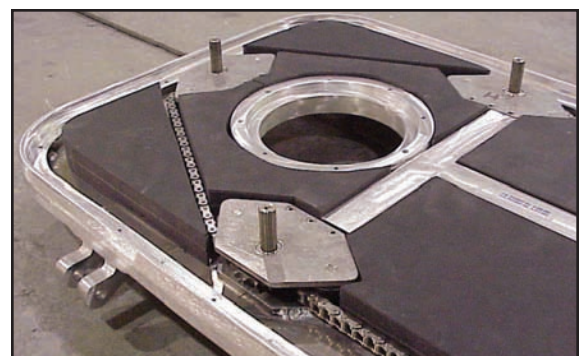

FREEMAN MARINE Quick-Acting doors feature patented chain-drive, single actuation dogging. This design feature allows for the installation of full length, centrally located windows as well as Quick-Acting doors with unique shapes, camber, knuckles and sloping surfaces. Heavy Duty panels feature thick panel skins, extra internal reinforcements, no exposed seams and all welded construction. Standard commercial and machinery space doors often feature FREEMAN'S trademark lineal brushed finish that creates a durable, uniform texture. When specified with optional yacht-quality paint to your color specifications, welded construction results in a smooth, seamless exterior that features long lasting beauty. Doors offer welded-in windows and can accommodate special glazing. Quick-Acting Duty doors are suitable for the following typical high traffic access installations:

- Pilothouse • Galley • Engine Room • Salon
- Main Deck • Staterooms

Four styles of Quick-Acting doors.

QUICK-ACTING, HEAVY DUTY DESIGN FEATURES

- Patented Chain Drive Quick-Acting Dogging
- Custom Sizing, width and height
- .160" ~ .250" Thick Aluminum Panel Skins
- Welded Frame and Skin Construction
- Gasket on Door Panel for Long Life and Positive Sealing
- Radius or Mitered Corners
- Bolt-in, Weld-in or Clamp-in Frames
- Added Internal Stiffeners
- Lineal Sanded Finish
Yacht-quality painted finish (avail)
- Single Actuation Handles
(wide selection avail)
- Glass Filled Striker Wedges
- Solid Insulation (opt materials avail)
- Stainless Steel Hinges (opt avail)
- Stainless Steel Fasteners
- Welded In Window,
glazing and tint (opt avail)

Door under construction reveals the internal stiffeners, port window, Quick-Acting chain-drive mechanism and acoustic insulation.

PATENTED CHAIN DRIVE-DOGGING
Allows wide flexibility in windows ...

12" viewport,
Bi-square dogging,
Passage way set