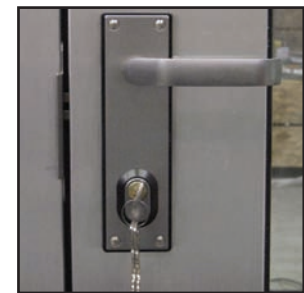

FREEMAN MARINE Quick-Acting doors feature patented chain-drive, single actuation dogging. This design feature allows for the installation of full length, centrally located windows as well as Quick-Acting doors with unique shapes, camber, knuckles and sloping surfaces. Heavy Duty panels feature thick panel skins, extra internal reinforcements, no exposed seams and all welded construction. Standard commercial and machinery space doors often feature FREEMAN'S trademark lineal brushed finish that creates a durable, uniform texture. When specified with optional yacht-quality paint to your color specifications, welded construction results in a smooth, seamless exterior that features long lasting beauty. Doors offer welded-in windows and can accommodate special glazing. Quick-Acting Duty doors are suitable for the following typical high traffic access installations:

Small window,
Mitered corners,
Lineal sanded finish

17" dome handle,
Blade hinges,
Chain deadbolt

• Size

• Shape

• Placement

Small door with
full length window,
Aluminum flat bar
coaming,
Blade hinges

Pantograph hinge,
Interior

HINGE STYLES

Butt

Blade

Euro

Flush

Handle, Lever inside,
With roller bearing,
Striker, Adjustable stop

Handle, Lever with return and
finger grips, 12" viewport

Quick-acting dog, Aluminum
polished, Cam follower