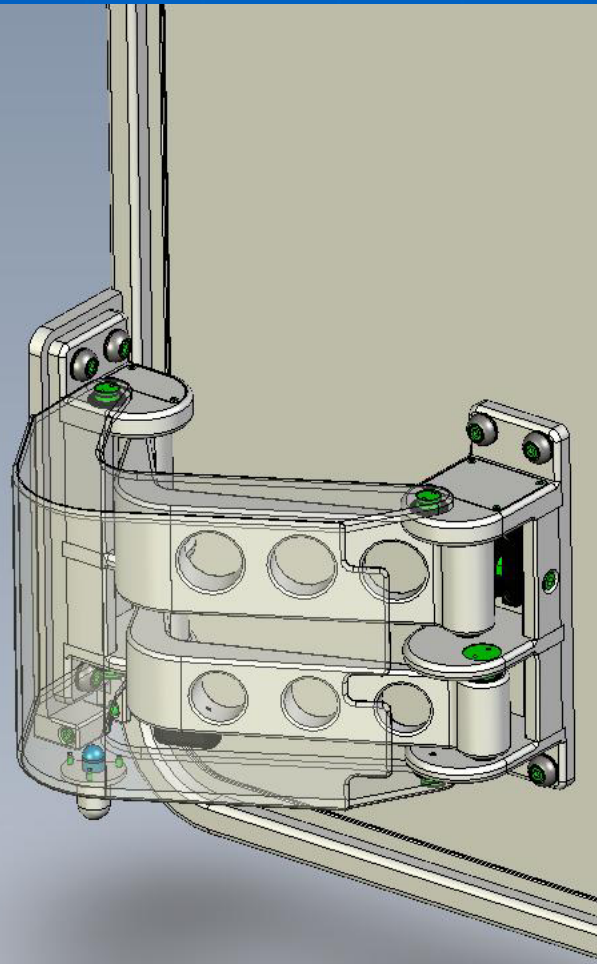

HINGED
DOORS

SLIDING
DOORS

PREMIUM
PORTLIGHTS

WINDOWS

SPECIAL
PROJECTS

www.freemanmarine.com

PANTOGRAPH HINGE PREMIUM – SINGLE HINGE

*Single Hinge Handles Up
To 300 lbs. – 136 kgs.*