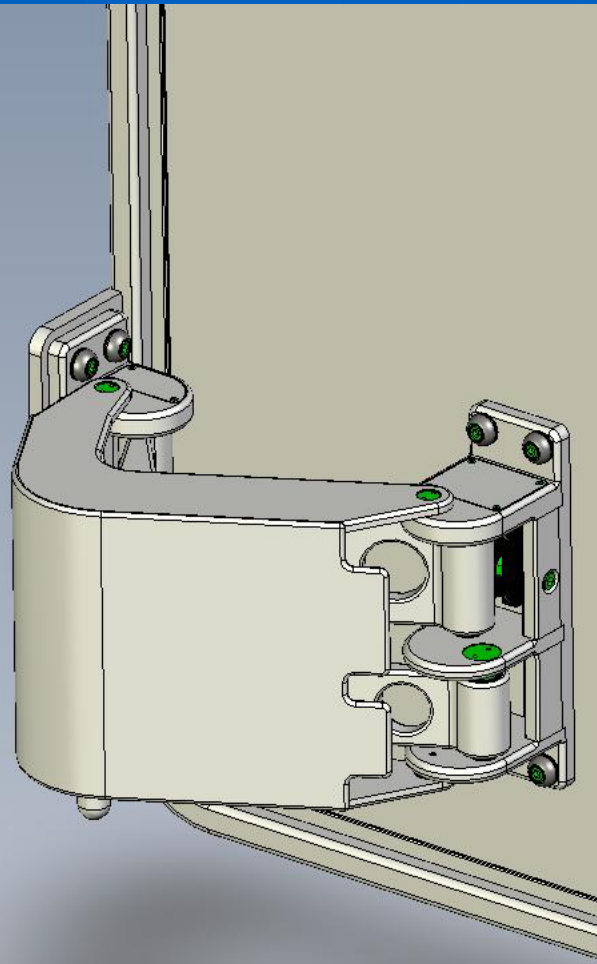

PREMIUM
PORTLIGHTS

WINDOWS

SPECIAL
PROJECTS

www.freemanmarine.com

PANTOGRAPH HINGE PREMIUM – SINGLE HINGE

*Single Hinge Handles Up
To 300 lbs. – 136 kgs.*

FREEMAN MARINE EQUIPMENT, INC.

WATERTIGHT
HATCHES

HINGED
DOORS

SLIDING
DOORS

PREMIUM
PORTLIGHTS

WINDOWS

SPECIAL
PROJECTS

www.freemanmarine.com

PANTOGRAPH HINGE PREMIUM – SINGLE HINGE

*Single Hinge Handles Up
To 300 lbs. – 136 kgs.*