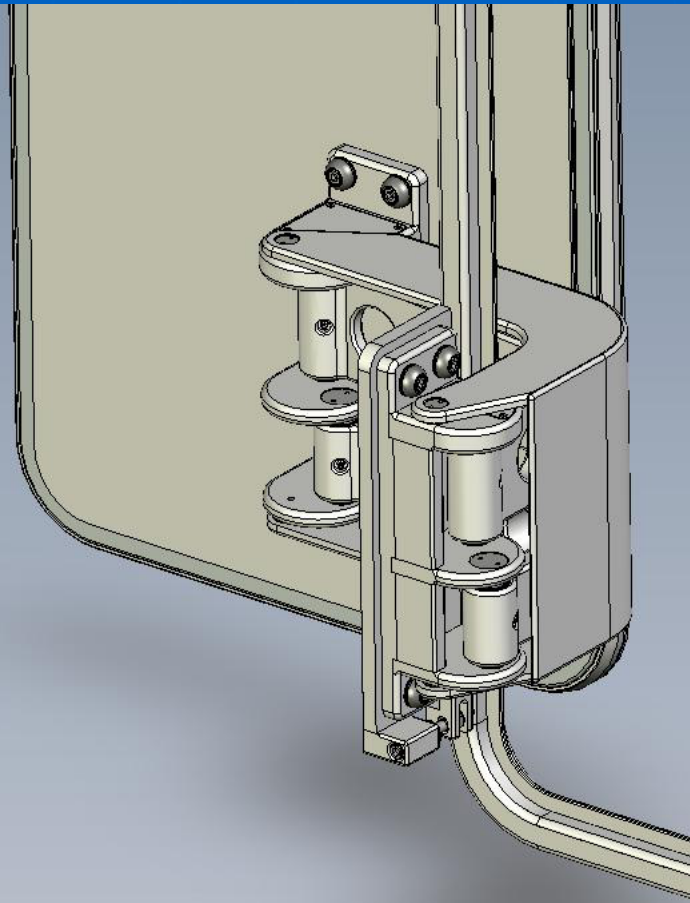

SPECIAL
PROJECTS

www.freemanmarine.com

PANTOGRAPH HINGE PREMIUM – SINGLE HINGE

*Single Hinge Handles Up
To 300 lbs. – 136 kgs.*

FREEMAN MARINE EQUIPMENT, INC.

WATERTIGHT
HATCHES

HINGED
DOORS

SLIDING
DOORS

PREMIUM
PORTLIGHTS

WINDOWS

SPECIAL
PROJECTS

www.freemanmarine.com

PANTOGRAPH HINGE PREMIUM – SINGLE HINGE

*Single Hinge Handles Up
To 300 lbs. – 136 kgs.*