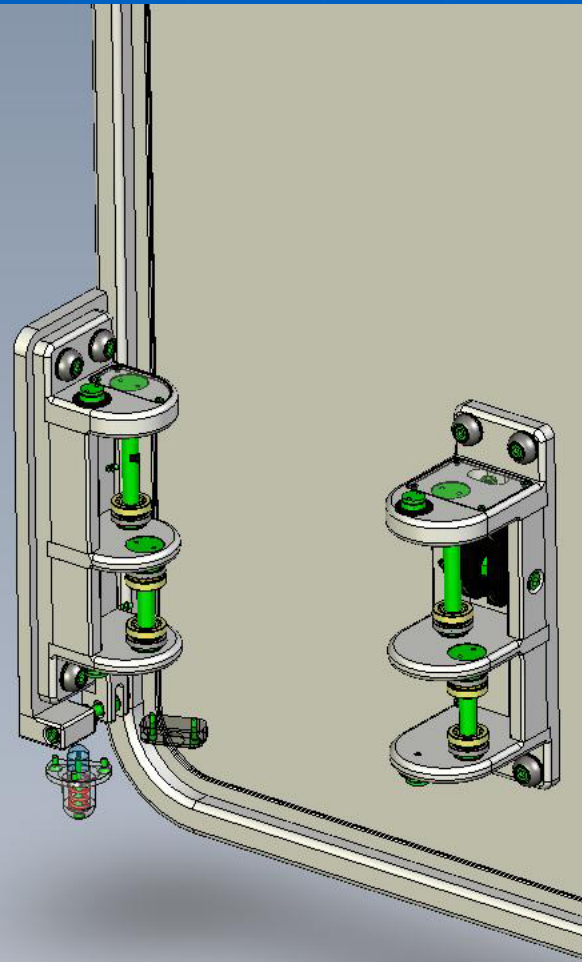

PANTOGRAPH HINGE PREMIUM – SINGLE HINGE

*Single Hinge Handles Up
To 300 lbs. – 136 kgs.*

FREEMAN MARINE EQUIPMENT, INC.

WATERTIGHT
HATCHES

HINGED
DOORS

SLIDING
DOORS

PREMIUM
PORTLIGHTS

WINDOWS

SPECIAL
PROJECTS

www.freemanmarine.com

PANTOGRAPH HINGE PREMIUM – SINGLE HINGE

*Single Hinge Handles Up
To 300 lbs. – 136 kgs.*

FREEMAN MARINE EQUIPMENT, INC.

WATERTIGHT
HATCHES

HINGED
DOORS

SLIDING
DOORS