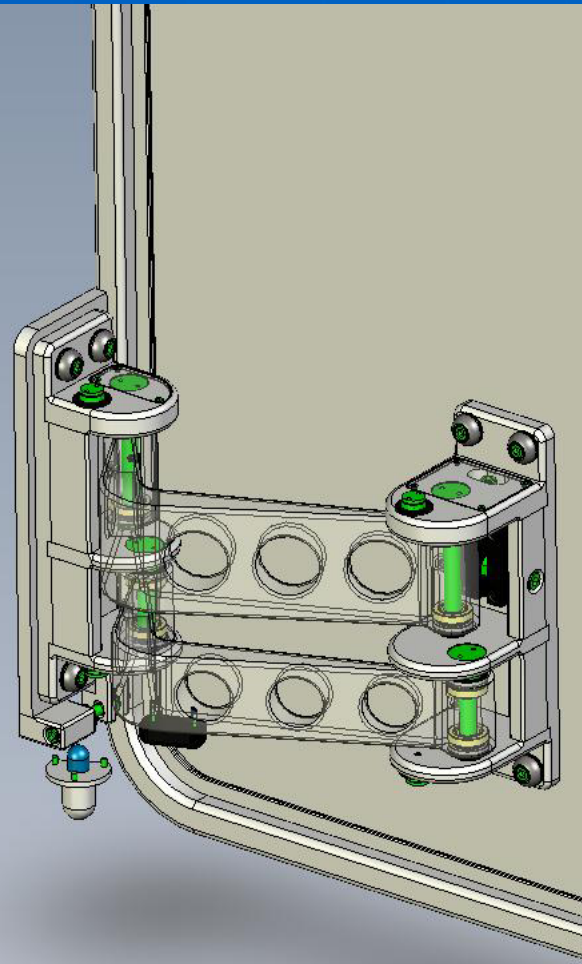

PANTOGRAPH HINGE PREMIUM – SINGLE HINGE

*Single Hinge Handles Up
To 300 lbs. – 136 kgs.*

FREEMAN MARINE EQUIPMENT, INC.

WATERTIGHT
HATCHES

HINGED
DOORS

SLIDING
DOORS

PREMIUM
PORTLIGHTS

WINDOWS