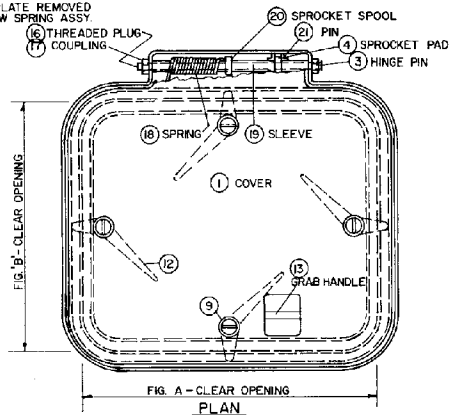

Drawing No. 217

HINGE PLATE REMOVED
TO SHOW SPRING ASSY.

NOTES:

1. COVER OPENS TO APPROX. 100 DEG.